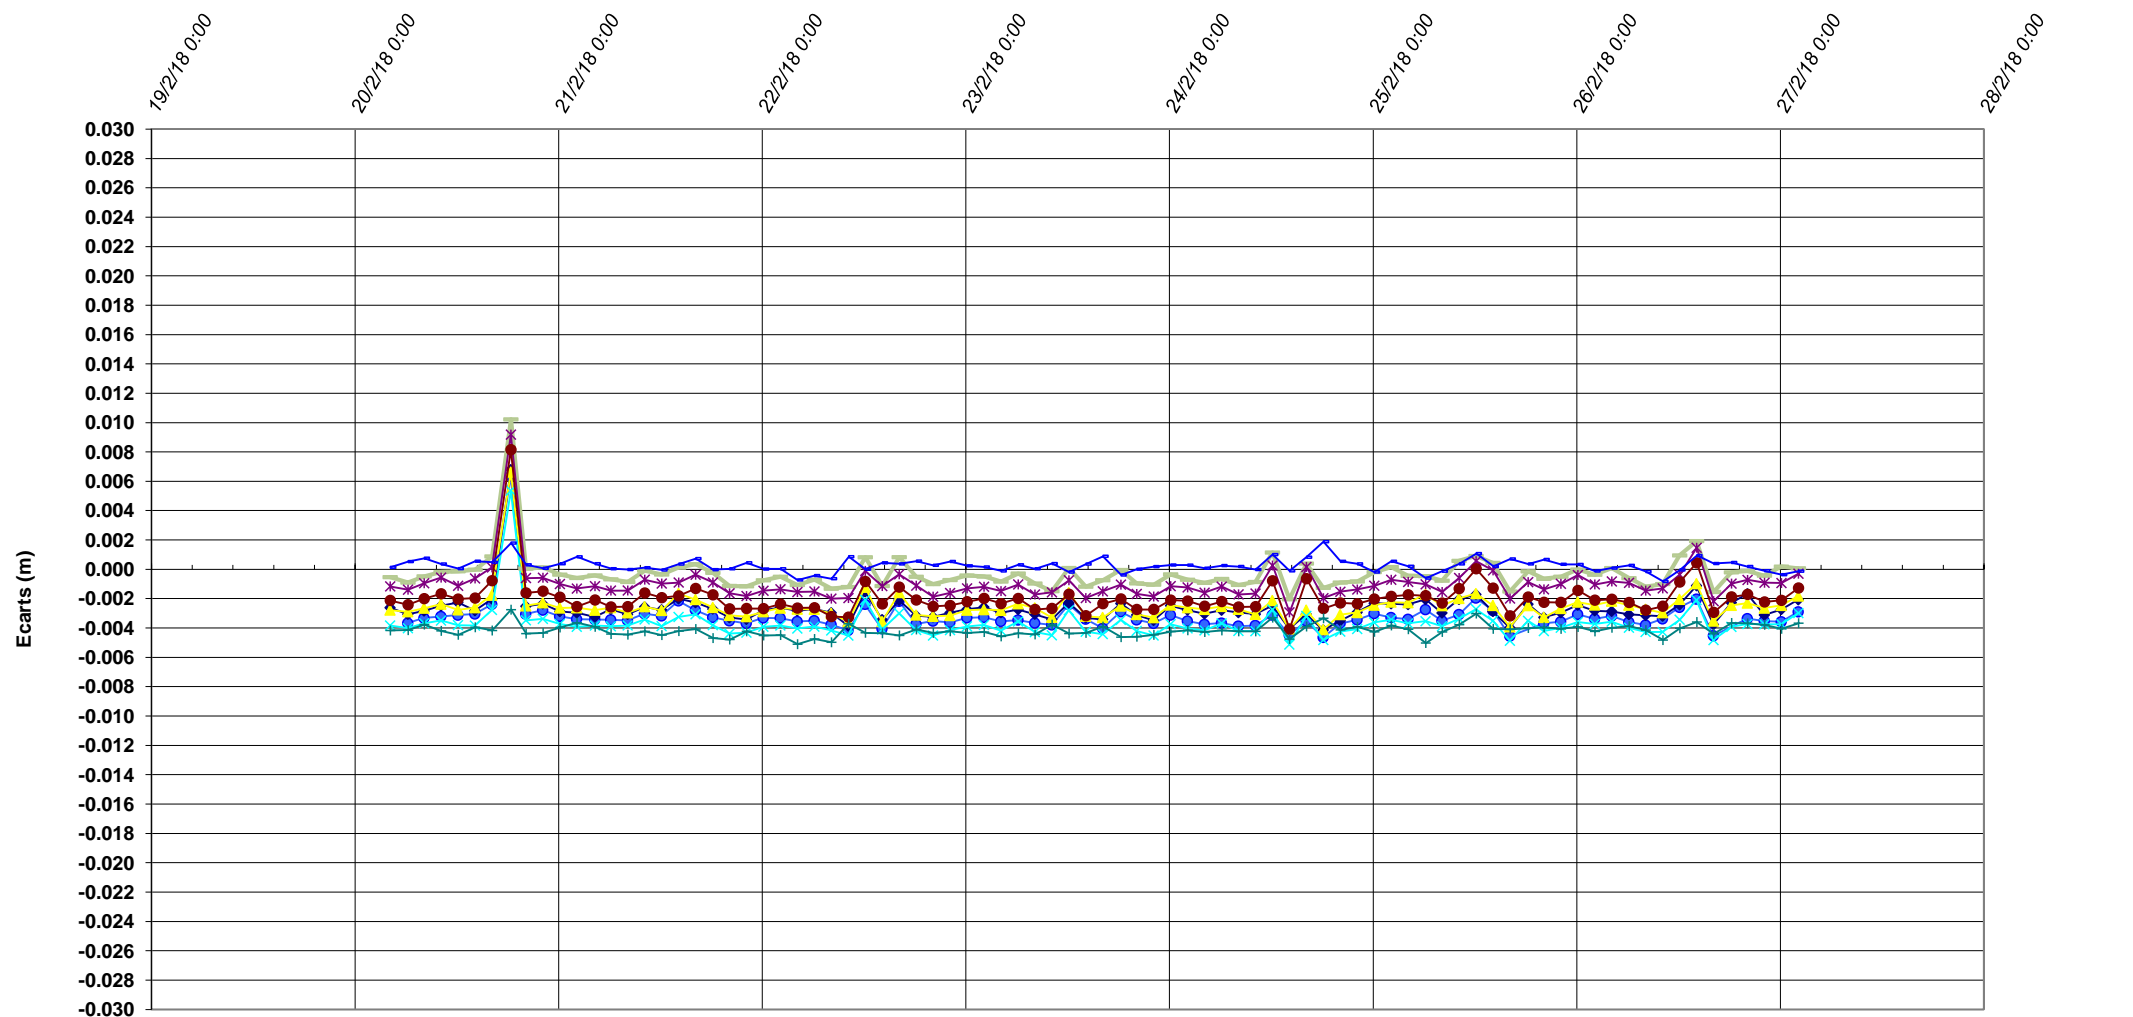

P2523-Prolongement Ligne M4- lot 3-Delta X

- ORCH3.1
- ORCH3.2
- ORCH3.3
- ORCH3.4
- ORCH4.1
- ORCH4.2
- ORCH4.3
- ORCH5.3
- ORCH6.3

P2523

Dates